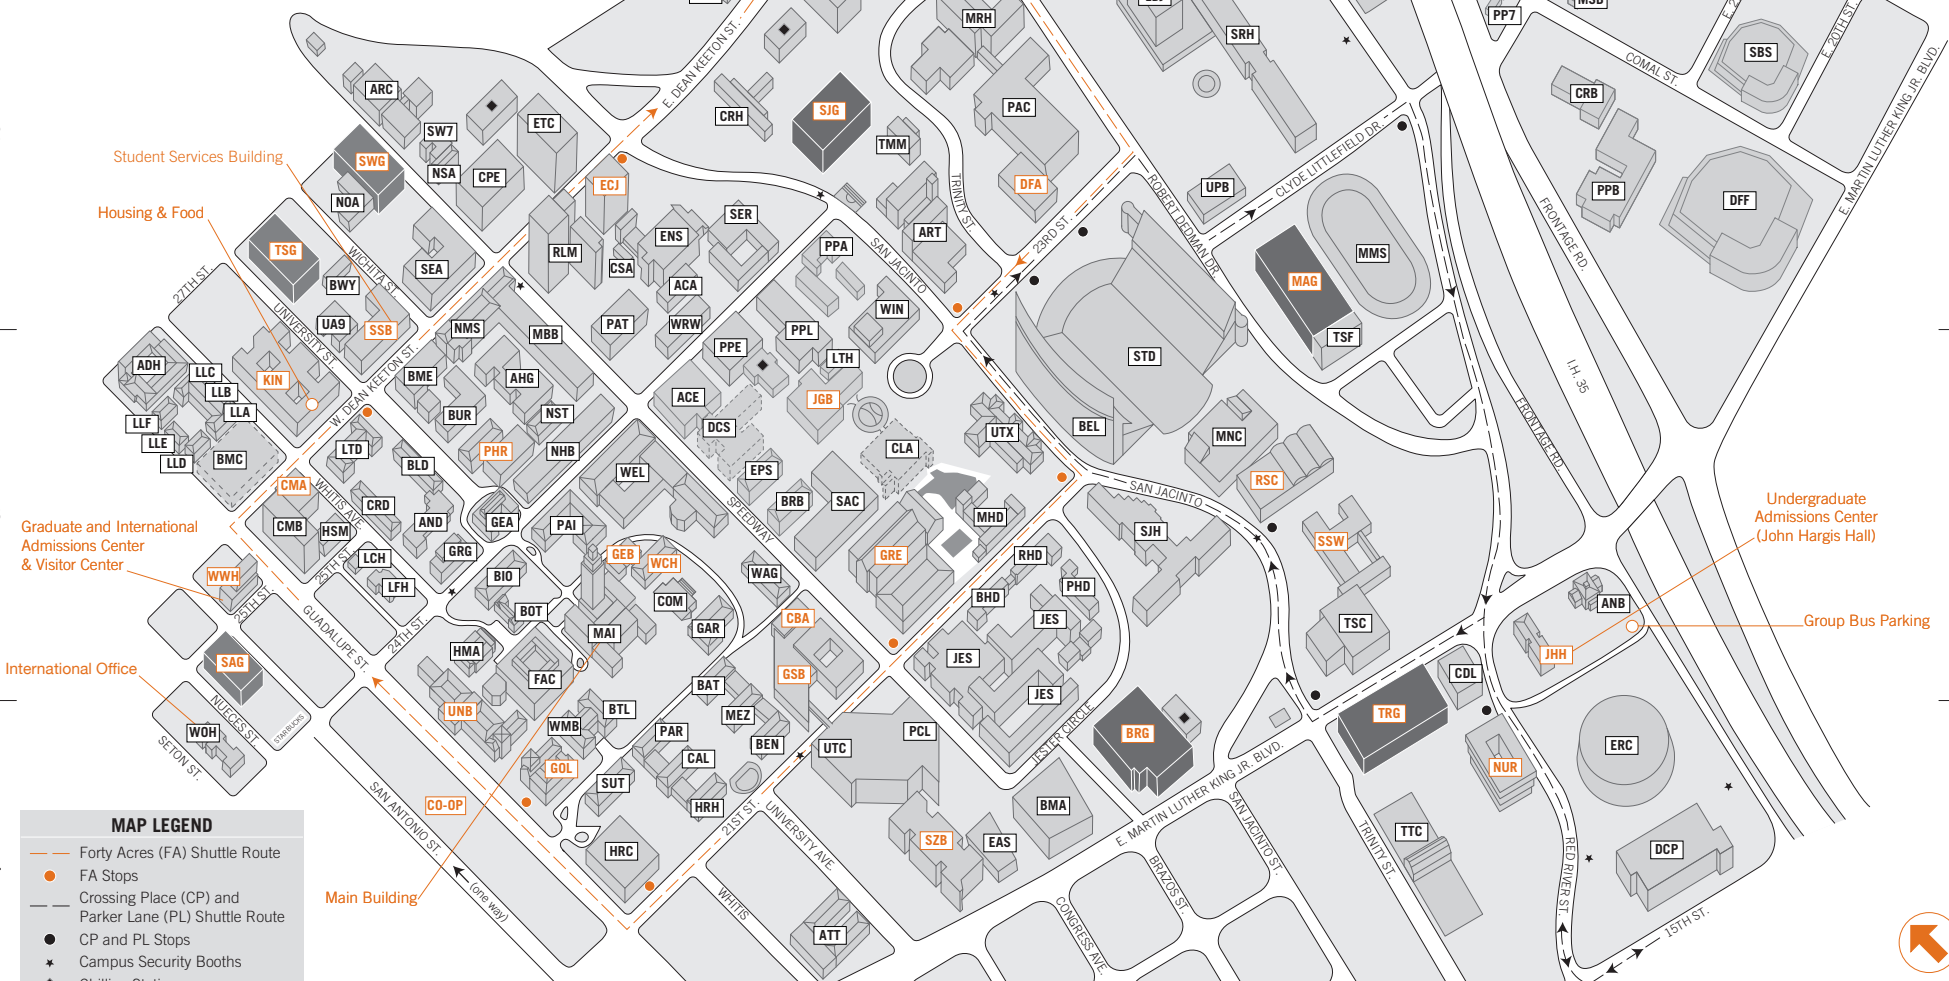

**MAP LEGEND**

- Forty Acres (FA) Shuttle Route
- FA Stops
- Crossing Place (CP) and Parker Lane (PL) Shuttle Route
- CP and PL Stops
- ★ Campus Security Booths
- ◆ Chilling Stations
- Parking Garages open to visitors

**P** icon indicates parking garages